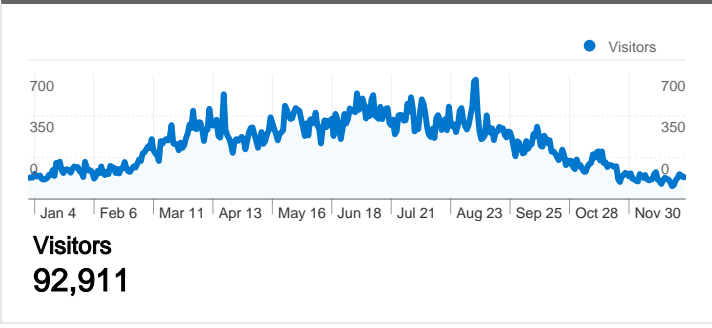

Visitors Overview