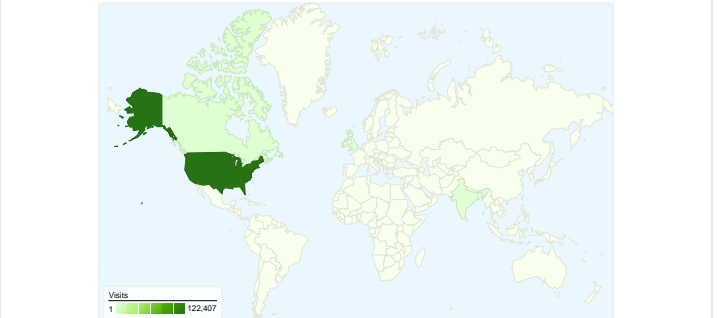

**Site Usage**

**Visitors Overview**

**Content Overview**

Pages	Pageviews	% Pageviews
/miami.htm	62,397	15.45%
/	37,274	9.23%
/Interactive-Maps.htm	20,830	5.16%
/gmiami.htm	13,432	3.33%
/trails.htm	12,524	3.10%

**Traffic Sources Overview**

**Map Overlay**

**92,911 people visited this site**

**126,101 Visits**

**92,911 Absolute Unique Visitors**

**403,761 Pageviews**

**3.20 Average Pageviews**

**00:03:19 Time on Site**

All traffic sources sent a total of 126,101 visits

- Search Engines**  
89,008.00 (70.58%)
- Referring Sites**  
20,925.00 (16.59%)
- Direct Traffic**  
16,155.00 (12.81%)
- Other**  
13 (0.01%)

Site Usage

Country/Territory	Visits	Pages/Visit	Avg. Time on Site	% New Visits	Bounce Rate
<b>Visits</b> <b>126,101</b> % of Site Total: 100.00%	<b>Pages/Visit</b> <b>3.20</b> Site Avg: 3.20 (0.00%)	<b>Avg. Time on Site</b> <b>00:03:19</b> Site Avg: 00:03:19 (0.00%)	<b>% New Visits</b> <b>71.82%</b> Site Avg: 71.75% (0.10%)	<b>Bounce Rate</b> <b>47.21%</b> Site Avg: 47.21% (0.00%)	
United States	122,407	3.24	00:03:22	71.34%	46.40%
Canada	837	2.24	00:02:13	85.42%	66.79%
India	349	2.84	00:06:05	49.28%	57.31%
United Kingdom	289	1.38	00:00:30	97.23%	78.89%
Ireland	218	1.18	00:00:04	99.54%	98.62%
Germany	179	2.59	00:03:00	87.15%	66.48%
Australia	133	1.37	00:00:46	93.98%	78.95%
(not set)	114	1.74	00:01:45	49.12%	64.04%
Brazil	93	1.29	00:00:10	96.77%	84.95%