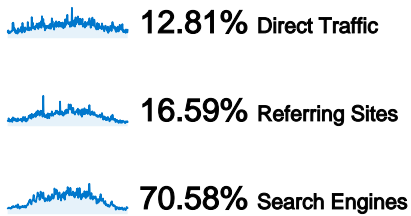

**Traffic Sources Overview**

**Map Overlay**

**92,911 people visited this site**

**126,101 Visits**

**92,911 Absolute Unique Visitors**

**403,761 Pageviews**

**3.20 Average Pageviews**

**00:03:19 Time on Site**

**47.21% Bounce Rate**

**71.75% New Visits**

**Technical Profile**

Browser	Visits	% visits	Connection Speed	Visits	% visits
Internet Explorer	74,475	59.06%	Cable	58,197	46.15%
Firefox	26,297	20.85%	Unknown	25,349	20.10%
Safari	16,305	12.93%	DSL	25,108	19.91%
Chrome	7,037	5.58%	T1	14,021	11.12%
Mozilla	645	0.51%	Dialup	2,873	2.28%

All traffic sources sent a total of 126,101 visits

- Search Engines**  
89,008.00 (70.58%)
- Referring Sites**  
20,925.00 (16.59%)
- Direct Traffic**  
16,155.00 (12.81%)
- Other**  
13 (0.01%)

Site Usage

Country/Territory	Visits	Pages/Visit	Avg. Time on Site	% New Visits	Bounce Rate
<b>Visits</b> <b>126,101</b> % of Site Total: 100.00%	<b>Pages/Visit</b> <b>3.20</b> Site Avg: 3.20 (0.00%)	<b>Avg. Time on Site</b> <b>00:03:19</b> Site Avg: 00:03:19 (0.00%)	<b>% New Visits</b> <b>71.82%</b> Site Avg: 71.75% (0.10%)	<b>Bounce Rate</b> <b>47.21%</b> Site Avg: 47.21% (0.00%)	
United States	122,407	3.24	00:03:22	71.34%	46.40%
Canada	837	2.24	00:02:13	85.42%	66.79%
India	349	2.84	00:06:05	49.28%	57.31%
United Kingdom	289	1.38	00:00:30	97.23%	78.89%
Ireland	218	1.18	00:00:04	99.54%	98.62%
Germany	179	2.59	00:03:00	87.15%	66.48%
Australia	133	1.37	00:00:46	93.98%	78.95%
(not set)	114	1.74	00:01:45	49.12%	64.04%
Brazil	93	1.29	00:00:10	96.77%	84.95%