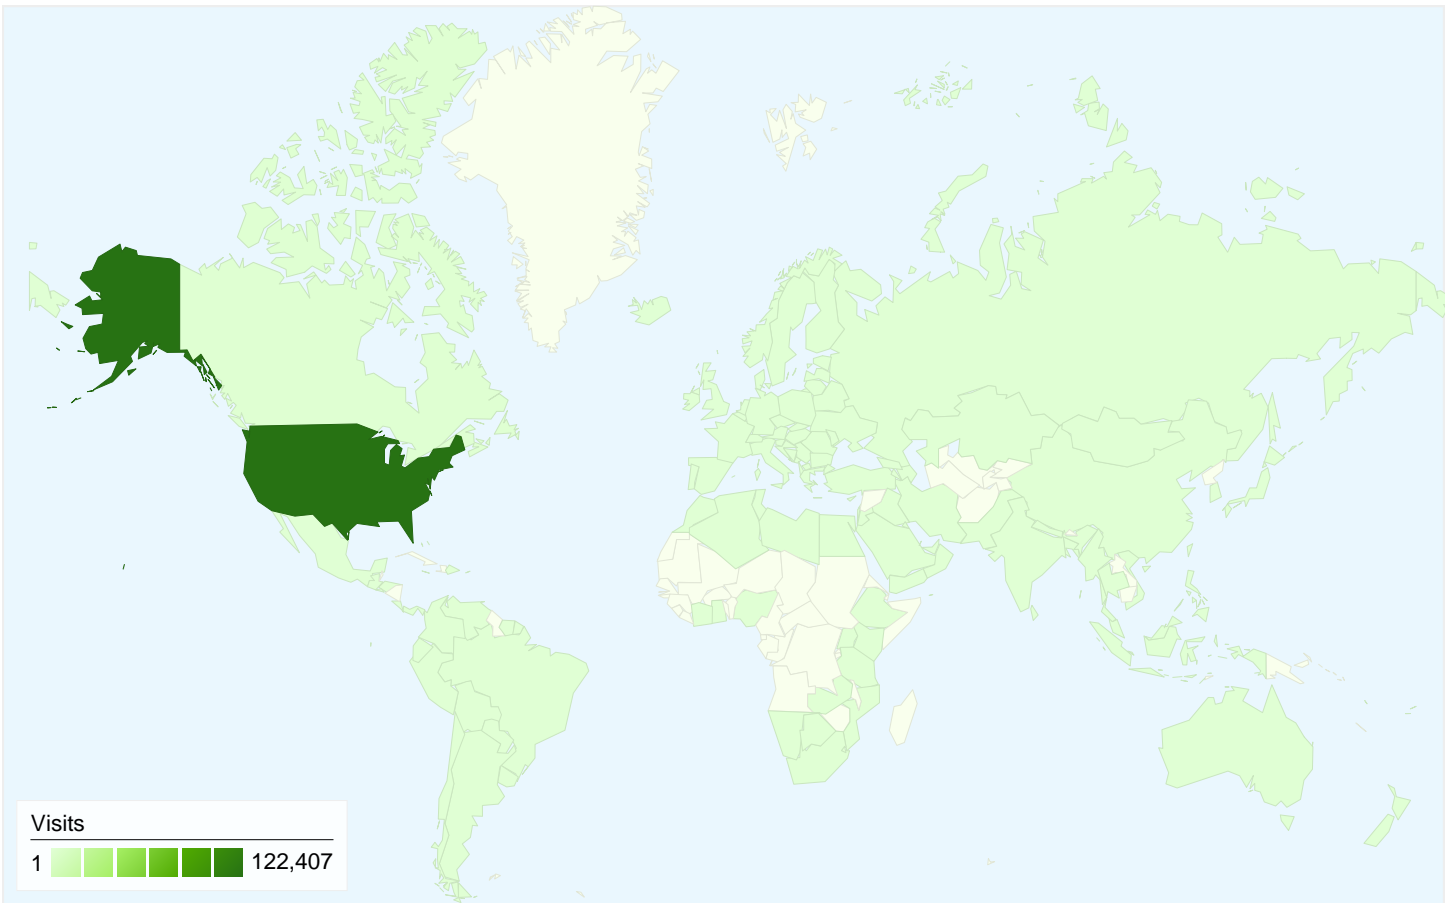

**Traffic Sources Overview**

**Map Overlay**

**92,911 people visited this site**

**126,101 Visits**

**92,911 Absolute Unique Visitors**

**403,761 Pageviews**

**3.20 Average Pageviews**

**00:03:19 Time on Site**

All traffic sources sent a total of 126,101 visits

- Search Engines**  
89,008.00 (70.58%)
- Referring Sites**  
20,925.00 (16.59%)
- Direct Traffic**  
16,155.00 (12.81%)
- Other**  
13 (0.01%)

Pages on this site were viewed a total of 403,761 times

 403,761 Pageviews

 257,902 Unique Views

 47.21% Bounce Rate

## Top Content

Pages	Pageviews	% Pageviews
/miami.htm	62,397	15.45%
/	37,274	9.23%
/Interactive-Maps.htm	20,830	5.16%
/gmiami.htm	13,432	3.33%
/trails.htm	12,524	3.10%

126,101 visits came from 133 countries/territories