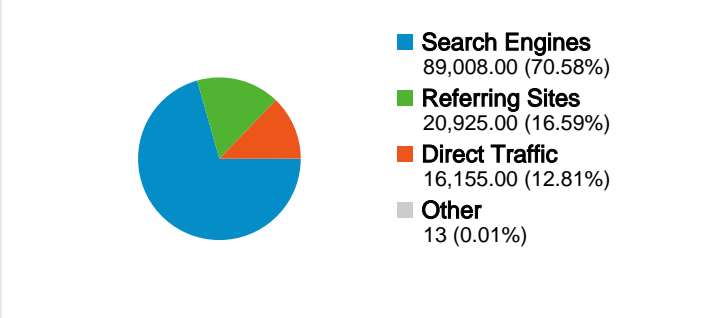

**Site Usage**

**Visitors Overview**

**Content Overview**

Pages	Pageviews	% Pageviews
/miami.htm	62,397	15.45%
/	37,274	9.23%
/Interactive-Maps.htm	20,830	5.16%
/gmiami.htm	13,432	3.33%
/trails.htm	12,524	3.10%

**Traffic Sources Overview**

**Map Overlay**

**92,911 people visited this site**

**126,101 Visits**

**92,911 Absolute Unique Visitors**

**403,761 Pageviews**

**3.20 Average Pageviews**

**00:03:19 Time on Site**

All traffic sources sent a total of 126,101 visits

- Search Engines**  
89,008.00 (70.58%)
- Referring Sites**  
20,925.00 (16.59%)
- Direct Traffic**  
16,155.00 (12.81%)
- Other**  
13 (0.01%)

Site Usage

Country/Territory	Visits	Pages/Visit	Avg. Time on Site	% New Visits	Bounce Rate
<b>Visits</b> <b>126,101</b> % of Site Total: 100.00%	<b>Pages/Visit</b> <b>3.20</b> Site Avg: 3.20 (0.00%)	<b>Avg. Time on Site</b> <b>00:03:19</b> Site Avg: 00:03:19 (0.00%)	<b>% New Visits</b> <b>71.82%</b> Site Avg: 71.75% (0.10%)	<b>Bounce Rate</b> <b>47.21%</b> Site Avg: 47.21% (0.00%)	
United States	122,407	3.24	00:03:22	71.34%	46.40%
Canada	837	2.24	00:02:13	85.42%	66.79%
India	349	2.84	00:06:05	49.28%	57.31%
United Kingdom	289	1.38	00:00:30	97.23%	78.89%
Ireland	218	1.18	00:00:04	99.54%	98.62%
Germany	179	2.59	00:03:00	87.15%	66.48%
Australia	133	1.37	00:00:46	93.98%	78.95%
(not set)	114	1.74	00:01:45	49.12%	64.04%
Brazil	93	1.29	00:00:10	96.77%	84.95%