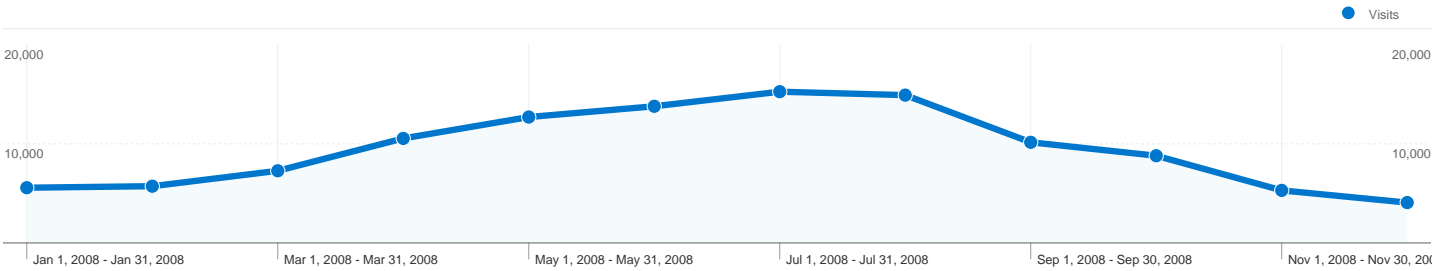

All traffic sources sent a total of 114,039 visits

- 63.72% Search Engines
- 22.10% Referring Sites
- 14.16% Direct Traffic