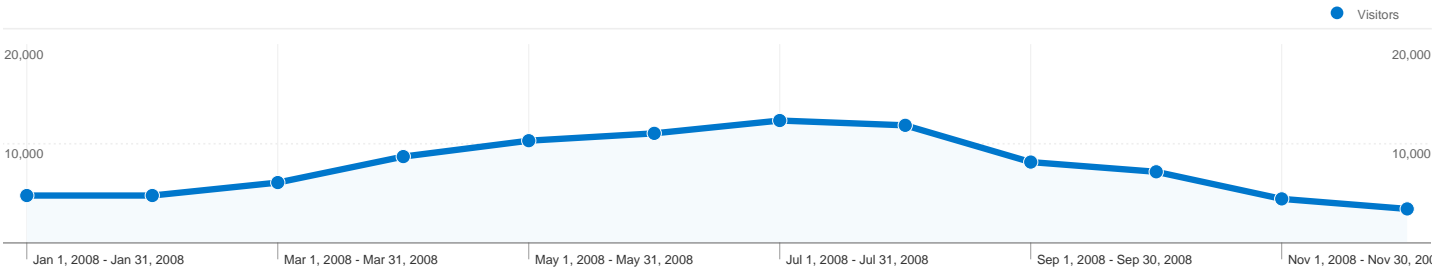

Site Usage

114,039 Visits

44.66% Bounce Rate

457,501 Pageviews

00:03:57 Avg. Time on Site

4.01 Pages/Visit

73.86% % New Visits

Visitors Overview

Visitors
86,545

Content Overview

Pages	Pageviews	% Pageviews
/miami.htm	67,311	14.71%
/	43,133	9.43%
/miamivalleytrails.htm	17,602	3.85%
/gmiami.htm	15,818	3.46%
/Milford to Lunken Airport.htm	12,018	2.63%

Traffic Sources Overview

Map Overlay world

86,545 people visited this site

114,039 Visits

86,545 Absolute Unique Visitors

457,501 Pageviews

4.01 Average Pageviews

00:03:57 Time on Site

114,039 visits came from 134 countries/territories

Site Usage

Visits	Pages/Visit	Avg. Time on Site	% New Visits	Bounce Rate	
114,039 % of Site Total: 100.00%	4.01 Site Avg: 4.01 (0.00%)	00:03:57 Site Avg: 00:03:57 (0.00%)	73.93% Site Avg: 73.86% (0.10%)	44.66% Site Avg: 44.66% (0.00%)	
Country/Territory	Visits	Pages/Visit	Avg. Time on Site	% New Visits	Bounce Rate
United States	109,366	4.11	00:04:05	73.07%	43.30%
Ireland	983	1.02	00:00:01	99.90%	99.69%
Canada	654	2.36	00:01:54	87.77%	67.28%
United Kingdom	450	1.64	00:00:27	96.67%	73.11%
Australia	259	1.47	00:00:41	97.68%	77.99%
(not set)	214	4.00	00:03:59	81.78%	47.20%
Germany	151	1.83	00:01:04	95.36%	68.87%
India	126	1.26	00:00:18	96.03%	82.54%
France	121	2.21	00:01:35	93.39%	72.73%
Spain	113	3.69	00:04:05	76.99%	41.59%