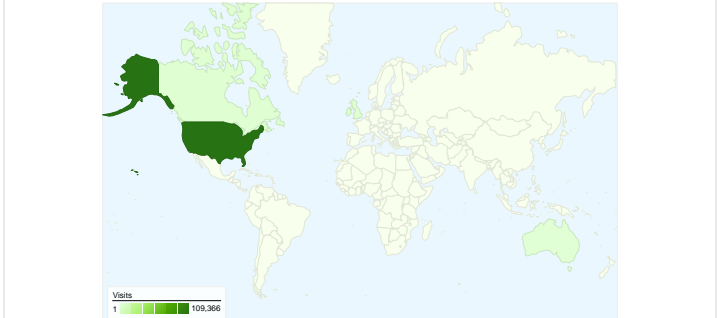

Visitors
86,545

Content Overview

Pages	Pageviews	% Pageviews
/miami.htm	67,311	14.71%
/	43,133	9.43%
/miamivalleytrails.htm	17,602	3.85%
/gmiami.htm	15,818	3.46%
/Milford to Lunken Airport.htm	12,018	2.63%

Traffic Sources Overview

Map Overlay world

86,545 people visited this site

114,039 Visits

86,545 Absolute Unique Visitors

457,501 Pageviews

4.01 Average Pageviews

00:03:57 Time on Site

All traffic sources sent a total of 114,039 visits

- 63.72% Search Engines
- 22.10% Referring Sites
- 14.16% Direct Traffic

Top Traffic Sources

Sources	Visits	% visits	Keywords	Visits	% visits
google (organic)	58,979	51.72%	little miami bike trail	3,826	5.27%
(direct) ((none))	16,149	14.16%	little miami scenic trail	1,325	1.82%
yahoo (organic)	8,311	7.29%	little miami trail	906	1.25%
dot.state.oh.us (referral)	2,995	2.63%	ohio bike trails	685	0.94%
biketrails.webdesignresults.co	2,617	2.29%	loveland bike trail	672	0.92%

114,039 visits came from 134 countries/territories

Site Usage

Visits	Pages/Visit	Avg. Time on Site	% New Visits	Bounce Rate	
114,039 % of Site Total: 100.00%	4.01 Site Avg: 4.01 (0.00%)	00:03:57 Site Avg: 00:03:57 (0.00%)	73.93% Site Avg: 73.86% (0.10%)	44.66% Site Avg: 44.66% (0.00%)	
Country/Territory	Visits	Pages/Visit	Avg. Time on Site	% New Visits	Bounce Rate
United States	109,366	4.11	00:04:05	73.07%	43.30%
Ireland	983	1.02	00:00:01	99.90%	99.69%
Canada	654	2.36	00:01:54	87.77%	67.28%
United Kingdom	450	1.64	00:00:27	96.67%	73.11%
Australia	259	1.47	00:00:41	97.68%	77.99%
(not set)	214	4.00	00:03:59	81.78%	47.20%
Germany	151	1.83	00:01:04	95.36%	68.87%
India	126	1.26	00:00:18	96.03%	82.54%
France	121	2.21	00:01:35	93.39%	72.73%
Spain	113	3.69	00:04:05	76.99%	41.59%