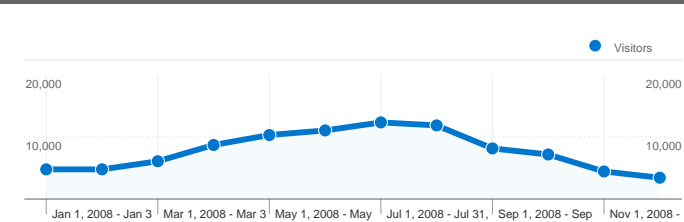

Site Usage

114,039 Visits

44.66% Bounce Rate

457,501 Pageviews

00:03:57 Avg. Time on Site

4.01 Pages/Visit

73.86% % New Visits

Visitors Overview

Traffic Sources Overview

Map Overlay world

86,545 people visited this site

114,039 Visits

86,545 Absolute Unique Visitors

457,501 Pageviews

4.01 Average Pageviews

00:03:57 Time on Site

114,039 visits came from 134 countries/territories

Site Usage

Visits	Pages/Visit	Avg. Time on Site	% New Visits	Bounce Rate	
114,039 % of Site Total: 100.00%	4.01 Site Avg: 4.01 (0.00%)	00:03:57 Site Avg: 00:03:57 (0.00%)	73.93% Site Avg: 73.86% (0.10%)	44.66% Site Avg: 44.66% (0.00%)	
Country/Territory	Visits	Pages/Visit	Avg. Time on Site	% New Visits	Bounce Rate
United States	109,366	4.11	00:04:05	73.07%	43.30%
Ireland	983	1.02	00:00:01	99.90%	99.69%
Canada	654	2.36	00:01:54	87.77%	67.28%
United Kingdom	450	1.64	00:00:27	96.67%	73.11%
Australia	259	1.47	00:00:41	97.68%	77.99%
(not set)	214	4.00	00:03:59	81.78%	47.20%
Germany	151	1.83	00:01:04	95.36%	68.87%
India	126	1.26	00:00:18	96.03%	82.54%
France	121	2.21	00:01:35	93.39%	72.73%
Spain	113	3.69	00:04:05	76.99%	41.59%