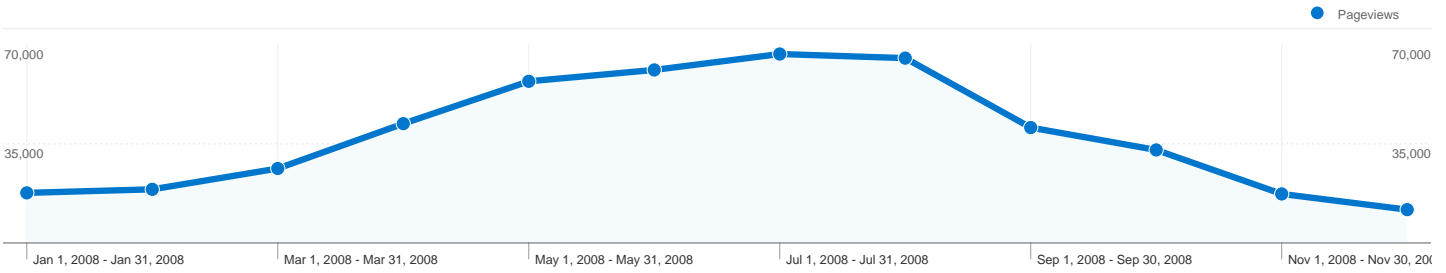

Pages on this site were viewed a total of 457,501 times

457,501 Pageviews

261,657 Unique Views

44.66% Bounce Rate

Top Content

Pages	Pageviews	% Pageviews
/miami.htm	67,311	14.71%
/	43,133	9.43%
/miamivalleytrails.htm	17,602	3.85%
/gmiami.htm	15,818	3.46%
/Milford to Lunken Airport.htm	12,018	2.63%