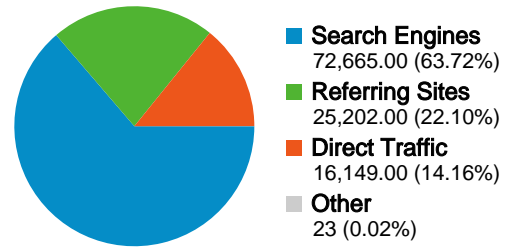

Site Usage

114,039 Visits

44.66% Bounce Rate

457,501 Pageviews

00:03:57 Avg. Time on Site

4.01 Pages/Visit

73.86% % New Visits

Visitors Overview

44.66% Bounce Rate

73.86% New Visits

Technical Profile

Browser	Visits	% visits	Connection Speed	Visits	% visits
Internet Explorer	81,989	71.90%	Cable	46,153	40.47%
Firefox	22,006	19.30%	Unknown	26,629	23.35%
Safari	6,330	5.55%	DSL	21,897	19.20%
Mozilla	2,754	2.41%	T1	13,615	11.94%
Opera	315	0.28%	Dialup	4,149	3.64%

All traffic sources sent a total of 114,039 visits

- 63.72% Search Engines
- 22.10% Referring Sites
- 14.16% Direct Traffic

Top Traffic Sources

Sources	Visits	% visits	Keywords	Visits	% visits
google (organic)	58,979	51.72%	little miami bike trail	3,826	5.27%
(direct) ((none))	16,149	14.16%	little miami scenic trail	1,325	1.82%
yahoo (organic)	8,311	7.29%	little miami trail	906	1.25%
dot.state.oh.us (referral)	2,995	2.63%	ohio bike trails	685	0.94%
biketrails.webdesignresults.co	2,617	2.29%	loveland bike trail	672	0.92%

114,039 visits came from 134 countries/territories

Site Usage

Visits	Pages/Visit	Avg. Time on Site	% New Visits	Bounce Rate	
114,039 % of Site Total: 100.00%	4.01 Site Avg: 4.01 (0.00%)	00:03:57 Site Avg: 00:03:57 (0.00%)	73.93% Site Avg: 73.86% (0.10%)	44.66% Site Avg: 44.66% (0.00%)	
Country/Territory	Visits	Pages/Visit	Avg. Time on Site	% New Visits	Bounce Rate
United States	109,366	4.11	00:04:05	73.07%	43.30%
Ireland	983	1.02	00:00:01	99.90%	99.69%
Canada	654	2.36	00:01:54	87.77%	67.28%
United Kingdom	450	1.64	00:00:27	96.67%	73.11%
Australia	259	1.47	00:00:41	97.68%	77.99%
(not set)	214	4.00	00:03:59	81.78%	47.20%
Germany	151	1.83	00:01:04	95.36%	68.87%
India	126	1.26	00:00:18	96.03%	82.54%
France	121	2.21	00:01:35	93.39%	72.73%
Spain	113	3.69	00:04:05	76.99%	41.59%