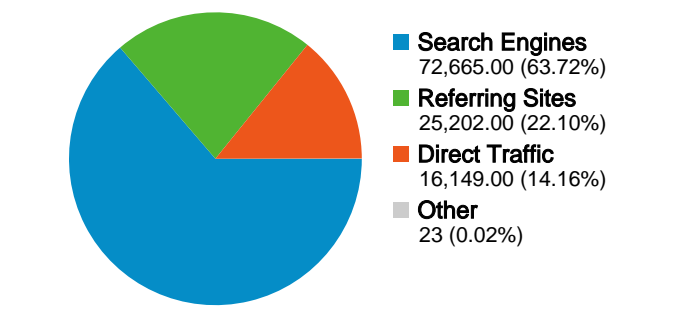

Site Usage

114,039 Visits

44.66% Bounce Rate

457,501 Pageviews

00:03:57 Avg. Time on Site

4.01 Pages/Visit

73.86% % New Visits

Visitors Overview

Traffic Sources Overview

Map Overlay world

86,545 people visited this site

114,039 Visits

86,545 Absolute Unique Visitors

457,501 Pageviews

4.01 Average Pageviews

00:03:57 Time on Site

All traffic sources sent a total of 114,039 visits

- 63.72% Search Engines
- 22.10% Referring Sites
- 14.16% Direct Traffic

Top Traffic Sources

Sources	Visits	% visits	Keywords	Visits	% visits
google (organic)	58,979	51.72%	little miami bike trail	3,826	5.27%
(direct) ((none))	16,149	14.16%	little miami scenic trail	1,325	1.82%
yahoo (organic)	8,311	7.29%	little miami trail	906	1.25%
dot.state.oh.us (referral)	2,995	2.63%	ohio bike trails	685	0.94%
biketrails.webdesignresults.co	2,617	2.29%	loveland bike trail	672	0.92%

114,039 visits came from 134 countries/territories

Site Usage

Visits	Pages/Visit	Avg. Time on Site	% New Visits	Bounce Rate	
114,039 % of Site Total: 100.00%	4.01 Site Avg: 4.01 (0.00%)	00:03:57 Site Avg: 00:03:57 (0.00%)	73.93% Site Avg: 73.86% (0.10%)	44.66% Site Avg: 44.66% (0.00%)	
Country/Territory	Visits	Pages/Visit	Avg. Time on Site	% New Visits	Bounce Rate
United States	109,366	4.11	00:04:05	73.07%	43.30%
Ireland	983	1.02	00:00:01	99.90%	99.69%
Canada	654	2.36	00:01:54	87.77%	67.28%
United Kingdom	450	1.64	00:00:27	96.67%	73.11%
Australia	259	1.47	00:00:41	97.68%	77.99%
(not set)	214	4.00	00:03:59	81.78%	47.20%
Germany	151	1.83	00:01:04	95.36%	68.87%
India	126	1.26	00:00:18	96.03%	82.54%
France	121	2.21	00:01:35	93.39%	72.73%
Spain	113	3.69	00:04:05	76.99%	41.59%