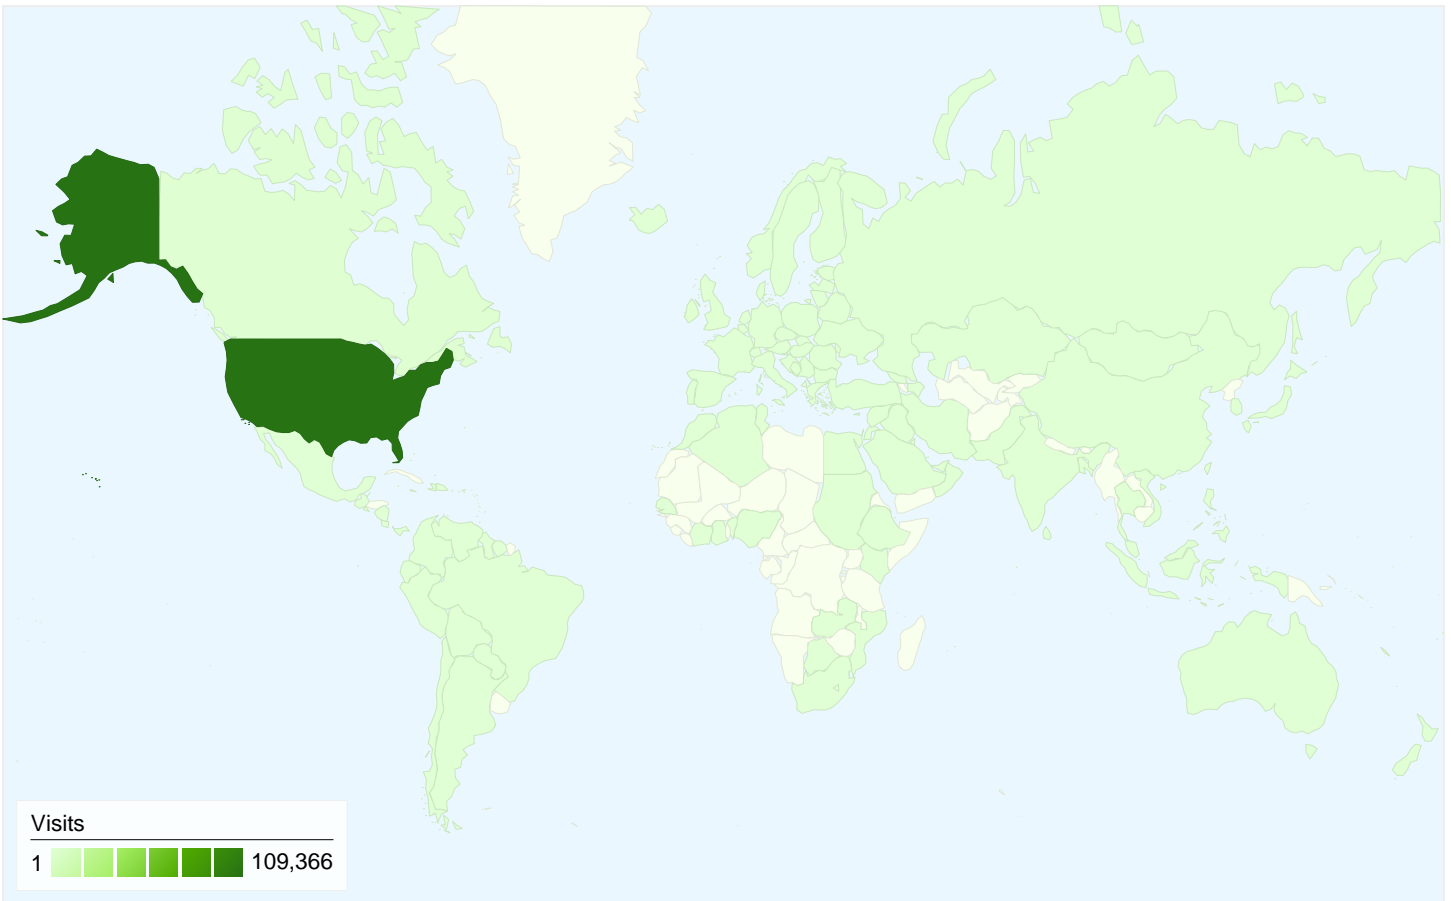

Traffic Sources Overview

Map Overlay world

86,545 people visited this site

114,039 Visits

86,545 Absolute Unique Visitors

457,501 Pageviews

4.01 Average Pageviews

00:03:57 Time on Site

All traffic sources sent a total of 114,039 visits

- 63.72% Search Engines
- 22.10% Referring Sites
- 14.16% Direct Traffic

Top Traffic Sources

Sources	Visits	% visits	Keywords	Visits	% visits
google (organic)	58,979	51.72%	little miami bike trail	3,826	5.27%
(direct) ((none))	16,149	14.16%	little miami scenic trail	1,325	1.82%
yahoo (organic)	8,311	7.29%	little miami trail	906	1.25%
dot.state.oh.us (referral)	2,995	2.63%	ohio bike trails	685	0.94%
biketrails.webdesignresults.co	2,617	2.29%	loveland bike trail	672	0.92%

Pages on this site were viewed a total of 457,501 times

 **457,501** Pageviews

 **261,657** Unique Views

 **44.66%** Bounce Rate

Top Content

Pages	Pageviews	% Pageviews
/miami.htm	67,311	14.71%
/	43,133	9.43%
/miamivalleytrails.htm	17,602	3.85%
/gmiami.htm	15,818	3.46%
/Milford to Lunken Airport.htm	12,018	2.63%

114,039 visits came from 134 countries/territories

Site Usage

Visits	Pages/Visit	Avg. Time on Site	% New Visits	Bounce Rate	
114,039 % of Site Total: 100.00%	4.01 Site Avg: 4.01 (0.00%)	00:03:57 Site Avg: 00:03:57 (0.00%)	73.93% Site Avg: 73.86% (0.10%)	44.66% Site Avg: 44.66% (0.00%)	
Country/Territory	Visits	Pages/Visit	Avg. Time on Site	% New Visits	Bounce Rate
United States	109,366	4.11	00:04:05	73.07%	43.30%
Ireland	983	1.02	00:00:01	99.90%	99.69%
Canada	654	2.36	00:01:54	87.77%	67.28%
United Kingdom	450	1.64	00:00:27	96.67%	73.11%
Australia	259	1.47	00:00:41	97.68%	77.99%
(not set)	214	4.00	00:03:59	81.78%	47.20%
Germany	151	1.83	00:01:04	95.36%	68.87%
India	126	1.26	00:00:18	96.03%	82.54%
France	121	2.21	00:01:35	93.39%	72.73%
Spain	113	3.69	00:04:05	76.99%	41.59%