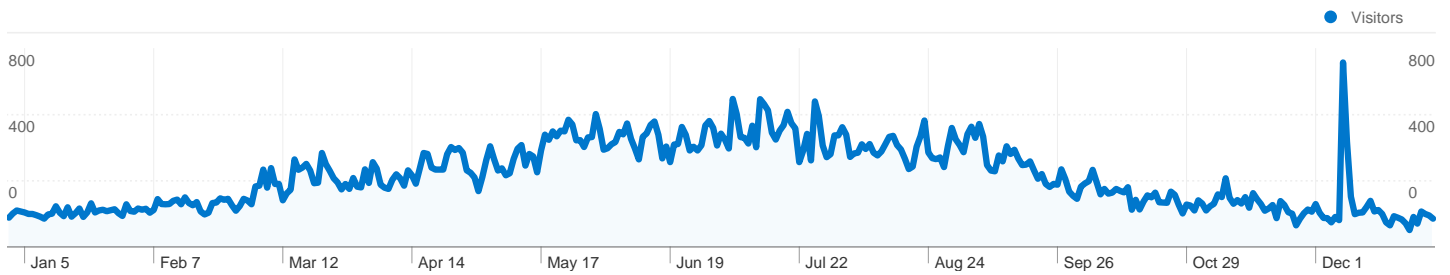

85,707 people visited this site

116,406 Visits

85,707 Absolute Unique Visitors

415,845 Pageviews

3.57 Average Pageviews

00:03:47 Time on Site

43.84% Bounce Rate

71.74% New Visits

Technical Profile

Browser	Visits	% visits	Connection Speed	Visits	% visits
Internet Explorer	75,597	64.94%	Cable	52,243	44.88%
Firefox	26,131	22.45%	Unknown	23,842	20.48%
Safari	9,877	8.48%	DSL	23,825	20.47%
Chrome	2,399	2.06%	T1	12,210	10.49%
Mozilla	1,593	1.37%	Dialup	3,195	2.74%