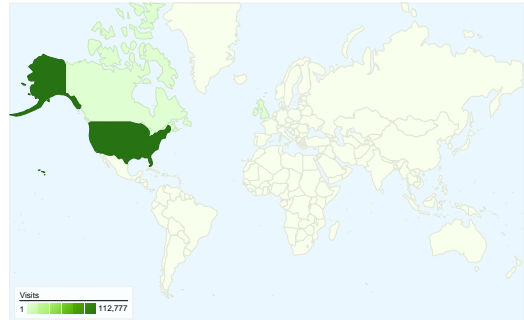

## Visitors Overview

**Visitors**  
**85,707**

## Content Overview

Pages	Pageviews	% Pageviews
/miami.htm	65,566	15.77%
/	39,590	9.52%
/Interactive-Maps.htm	18,547	4.46%
/miamivalleytrails.htm	12,459	3.00%
/gmiami.htm	12,062	2.90%

## Map Overlay world

**85,707 people visited this site**

**116,406 Visits**

**85,707 Absolute Unique Visitors**

**415,845 Pageviews**

**3.57 Average Pageviews**

**00:03:47 Time on Site**

**43.84% Bounce Rate**

All traffic sources sent a total of 116,406 visits

- **Search Engines**  
77,045.00 (66.19%)
- **Referring Sites**  
23,065.00 (19.81%)
- **Direct Traffic**  
16,277.00 (13.98%)
- **Other**  
19 (0.02%)