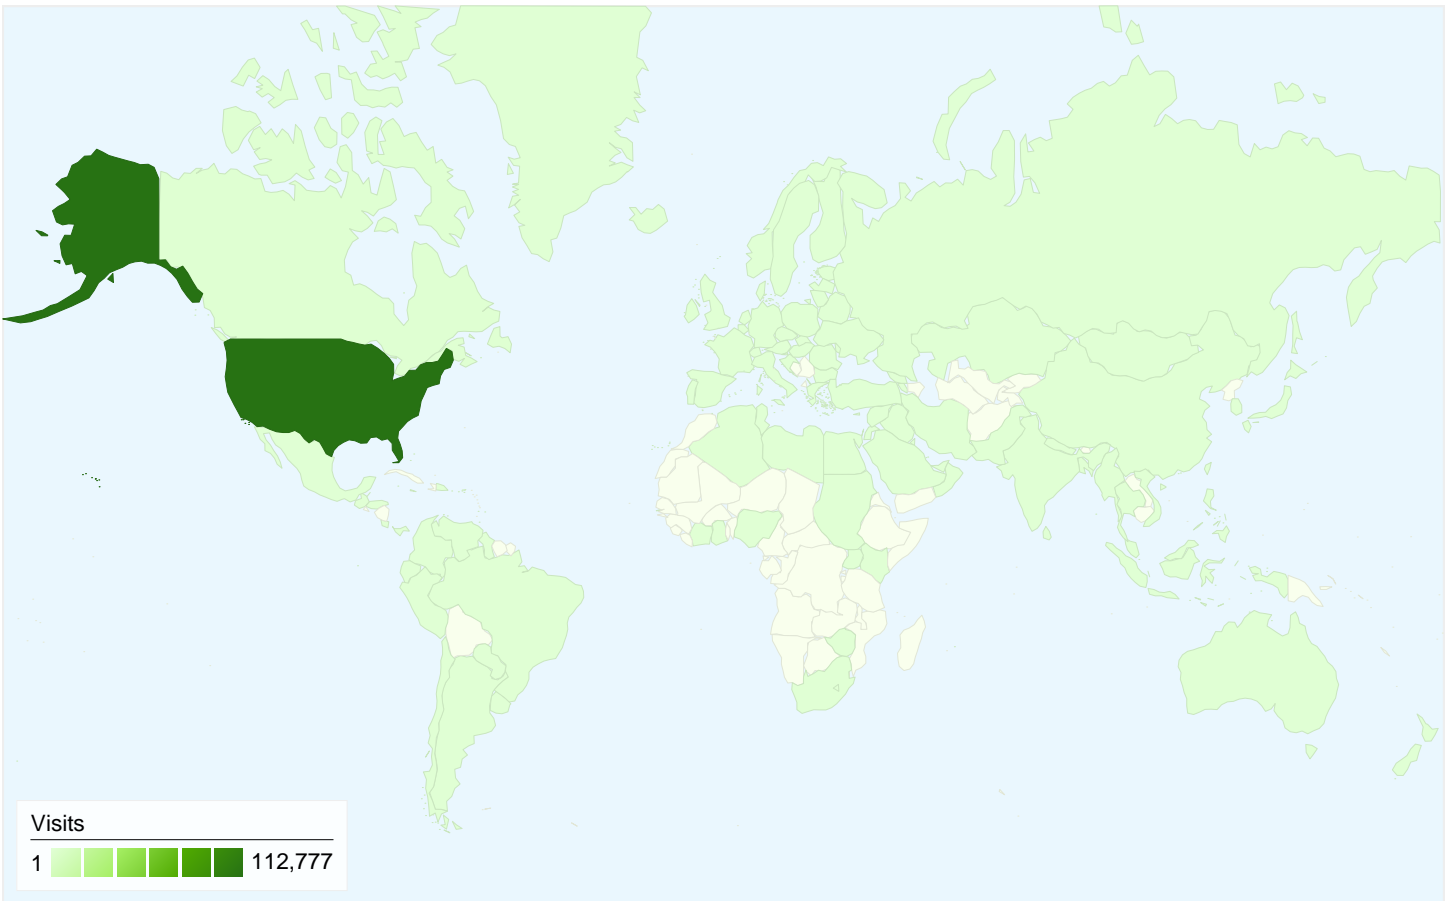

## Visitors Overview

**Visitors**  
**85,707**

All traffic sources sent a total of 116,406 visits

- **Search Engines**  
77,045.00 (66.19%)
- **Referring Sites**  
23,065.00 (19.81%)
- **Direct Traffic**  
16,277.00 (13.98%)
- **Other**  
19 (0.02%)

Pages on this site were viewed a total of 415,845 times

 **415,845** Pageviews

 **256,374** Unique Views

 **43.84%** Bounce Rate

## Top Content

Pages	Pageviews	% Pageviews
/miami.htm	65,566	15.77%
/	39,590	9.52%
/Interactive-Maps.htm	18,547	4.46%
/miamivalleytrails.htm	12,459	3.00%
/gmiami.htm	12,062	2.90%

116,406 visits came from 122 countries/territories