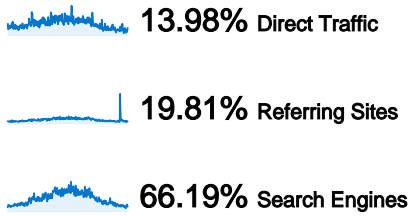

## Site Usage

**116,406** Visits

**43.84%** Bounce Rate

**415,845** Pageviews

**00:03:47** Avg. Time on Site

**3.57** Pages/Visit

**71.74%** % New Visits

## Traffic Sources Overview

- **Search Engines**  
77,045.00 (66.19%)
- **Referring Sites**  
23,065.00 (19.81%)
- **Direct Traffic**  
16,277.00 (13.98%)
- **Other**  
19 (0.02%)

## Map Overlay world

**85,707 people visited this site**

**116,406 Visits**

**85,707 Absolute Unique Visitors**

**415,845 Pageviews**

**3.57 Average Pageviews**

**00:03:47 Time on Site**

**43.84% Bounce Rate**

All traffic sources sent a total of 116,406 visits

- **Search Engines**  
77,045.00 (66.19%)
- **Referring Sites**  
23,065.00 (19.81%)
- **Direct Traffic**  
16,277.00 (13.98%)
- **Other**  
19 (0.02%)