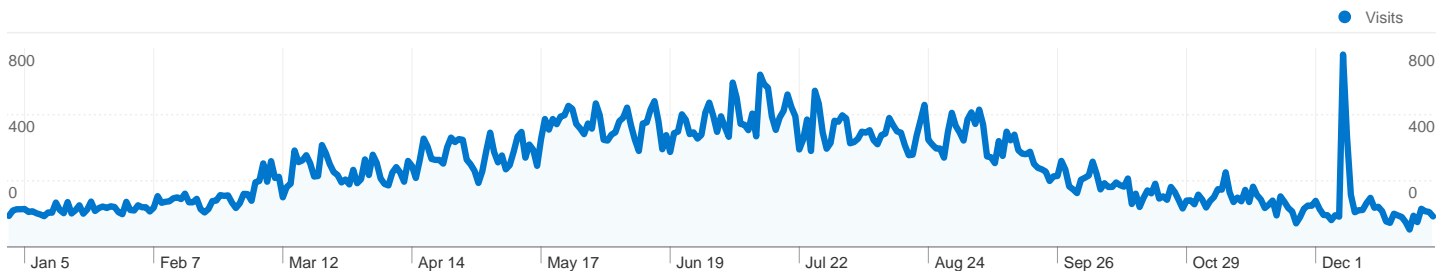

## Site Usage

**116,406** Visits

**43.84%** Bounce Rate

**415,845** Pageviews

**00:03:47** Avg. Time on Site

**3.57** Pages/Visit

**71.74%** % New Visits

## Visitors Overview

**Visitors**  
**85,707**

## Map Overlay world

**85,707 people visited this site**

**116,406 Visits**

**85,707 Absolute Unique Visitors**

**415,845 Pageviews**

**3.57 Average Pageviews**

**00:03:47 Time on Site**

**43.84% Bounce Rate**

All traffic sources sent a total of 116,406 visits

- **Search Engines**  
77,045.00 (66.19%)
- **Referring Sites**  
23,065.00 (19.81%)
- **Direct Traffic**  
16,277.00 (13.98%)
- **Other**  
19 (0.02%)