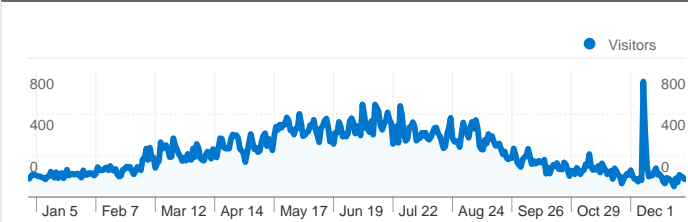

## Site Usage

**116,406** Visits

**43.84%** Bounce Rate

**415,845** Pageviews

**00:03:47** Avg. Time on Site

**3.57** Pages/Visit

**71.74%** % New Visits

## Visitors Overview

**Visitors**  
**85,707**

Pages on this site were viewed a total of 415,845 times

 **415,845** Pageviews

 **256,374** Unique Views

 **43.84%** Bounce Rate

Site Usage						
Visits	Pages/Visit	Avg. Time on Site	% New Visits	Bounce Rate		
<b>116,406</b> % of Site Total: 100.00%	<b>3.57</b> Site Avg: 3.57 (0.00%)	<b>00:03:47</b> Site Avg: 00:03:47 (0.00%)	<b>71.83%</b> Site Avg: 71.74% (0.14%)	<b>43.84%</b> Site Avg: 43.84% (0.00%)		
Country/Territory	Visits	Pages/Visit	Avg. Time on Site	% New Visits	Bounce Rate	
United States	112,777	3.63	00:03:52	71.23%	42.84%	
Canada	693	2.66	00:02:09	83.98%	62.91%	
Ireland	657	1.00	> 00:00:00	100.00%	99.70%	
(not set)	373	3.10	00:03:42	70.24%	43.70%	
United Kingdom	299	1.59	00:00:43	93.65%	73.91%	
Australia	126	1.30	00:00:22	96.83%	80.95%	
Germany	121	1.93	00:01:23	91.74%	68.60%	
France	99	1.32	00:00:11	95.96%	84.85%	
Netherlands	79	1.65	00:01:20	92.41%	69.62%	