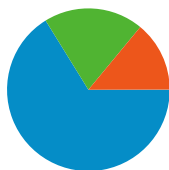

Traffic Sources Overview